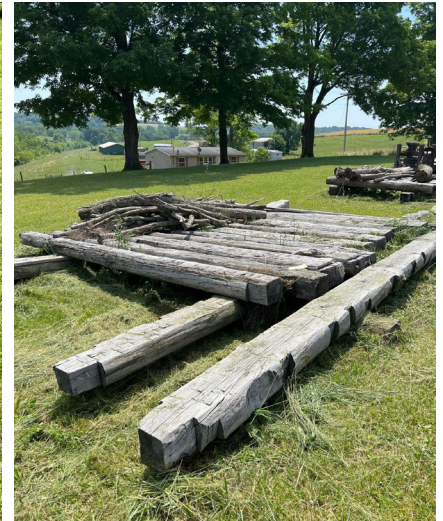

## Online Only Farming Equipment – Antique Furniture Walk-Behind Mowers

ABSOLUTE AUCTION, all sells to the highest bidders ONLINE ONLY. Location:  
**89872 Blue Ridge Rd., Bloomingdale, OH 43910**

Several Gravely Walk-Behind Mowers With Multiple Attachments - Lots Of Antique Furniture – Tools – Electronics - Small Farming Attachments Such As Slip-On Scoop Post Driver And Quick Attach Disk. If you're looking for some of those old barn beams to build that special project, then you found them here. Some of these barn beams are 16 inches wide. You don't find hand hewn beams like this very often.